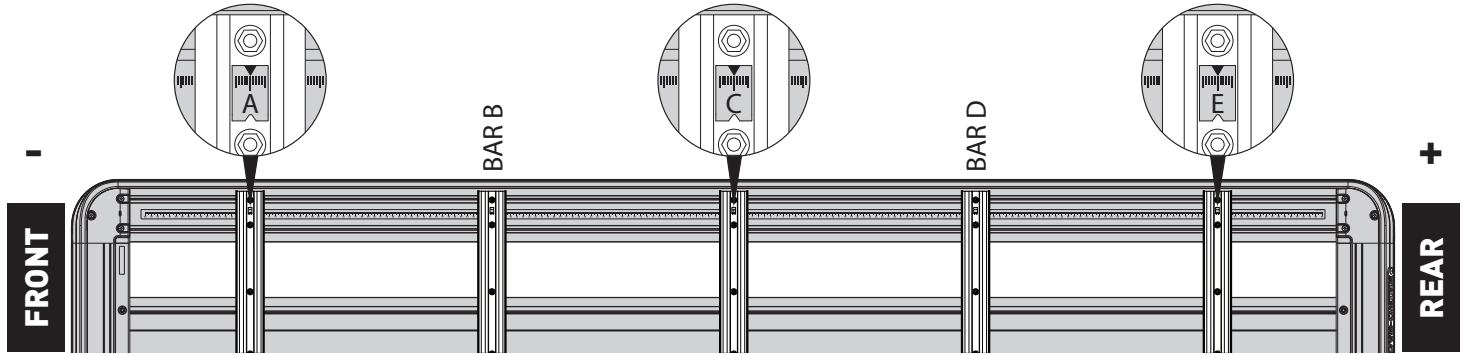

VEHICLE	PIONEER SIZE	CONNECTOR
MITSUBISHI Pajero NS-NX LWB (With Roof Rails)	52107	RMPB1

<b>IMPORTANT NOTES</b>	Requires Kit SP309
------------------------	--------------------

REGION	AUS	NZ	USA	CA	EU	SA	ZA
AVAILABILITY	✓	✓					
RUNNING DATES	Nov-06 -	-	-	-	-	-	-

**UNDERBAR SPACING**

BAR NO.	A	B	C	D	E	F	G
DIMENSION (CM)	-64.3	-15.6	4.7	48.4	73.5	-	-
SPACERS REQ'D	-	-	-	-	-	-	-

VEHICLE LOAD LIMIT (kgs / lbs)	SYSTEM WEIGHT (kgs / lbs) PLATFORM + CONNECTOR	ON-ROAD CARGO ALLOWANCE (kgs / lbs)	OFF-ROAD CARGO ALLOWANCE (kgs / lbs)
120 / 264.6	37.1 / 81.8	82.9 / 182.8	55.3 / 121.9