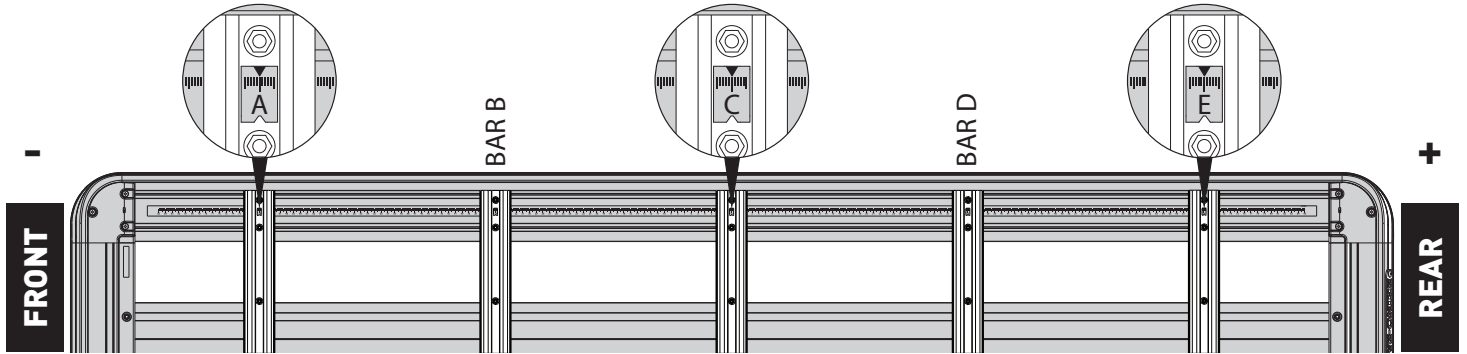

VEHICLE	PIONEER SIZE	CONNECTOR
JEEP Grand Cherokee WJ - WG With Roof Rails	52102	SX100

IMPORTANT NOTES	-
-----------------	---

REGION	AUS	NZ	USA	CA	EU	SA	ZA
AVAILABILITY	✓	✓	✓	✓	✓		✓
RUNNING DATES	Jul-99 - May-05	-	-	-	-	-	-

UNDERBAR SPACING

BAR NO.	A	B	C	D	E	F	G
DIMENSION (CM)	-35.5	-30.0	4.2	38.4	63.5	-	-
SPACERS REQ'D	-	-	-	-	-	-	-

VEHICLE LOAD LIMIT (kgs / lbs)	SYSTEM WEIGHT (kgs / lbs) PLATFORM + CONNECTOR	ON-ROAD CARGO ALLOWANCE (kgs / lbs)	OFF-ROAD CARGO ALLOWANCE (kgs / lbs)
68 / 149.9	28.4 / 62.6	39.6 / 87.3	26.4 / 58.2