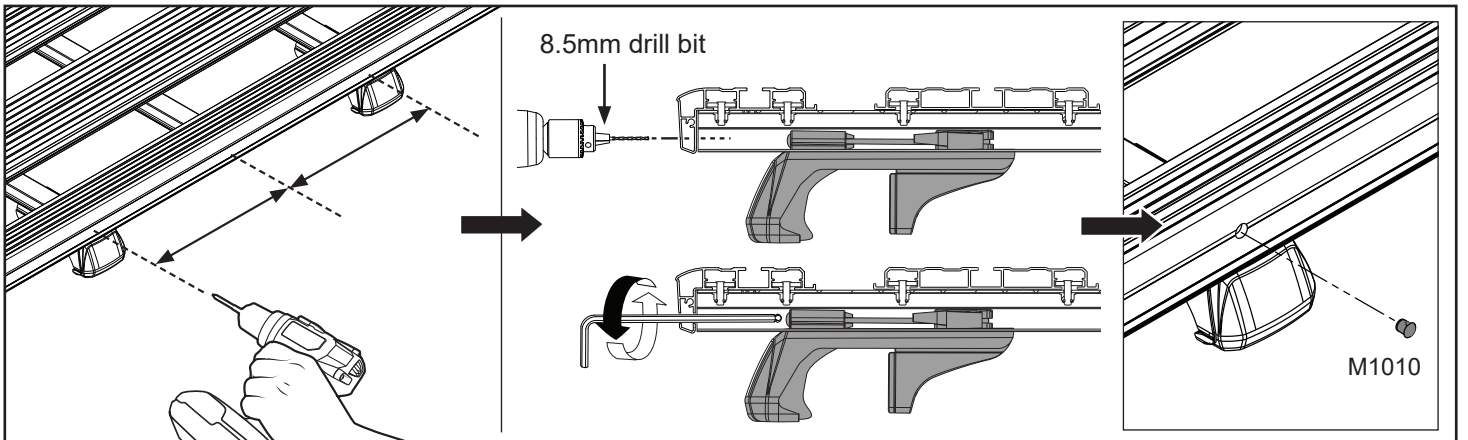

VEHICLE	PIONEER SIZE	CONNECTOR
JEEP Grand Cherokee WJ - WG With Roof Rails	52102	SX100

IMPORTANT NOTES	-
-----------------	---

REGION	AUS	NZ	USA	CA	EU	SA	ZA
AVAILABILITY	✓	✓	✓	✓	✓		✓
RUNNING DATES	Jul-99 - May-05	-	-	-	-	-	-

UNDERBAR SPACING

BAR NO.	A	B	C	D	E	F	G
DIMENSION (CM)	-35.5	-30.0	4.2	38.4	63.5	-	-
SPACERS REQ'D	-	-	-	-	-	-	-

VEHICLE LOAD LIMIT (kgs / lbs)	SYSTEM WEIGHT (kgs / lbs) PLATFORM + CONNECTOR	ON-ROAD CARGO ALLOWANCE (kgs / lbs)	OFF-ROAD CARGO ALLOWANCE (kgs / lbs)
68 / 149.9	28.4 / 62.6	39.6 / 87.3	26.4 / 58.2