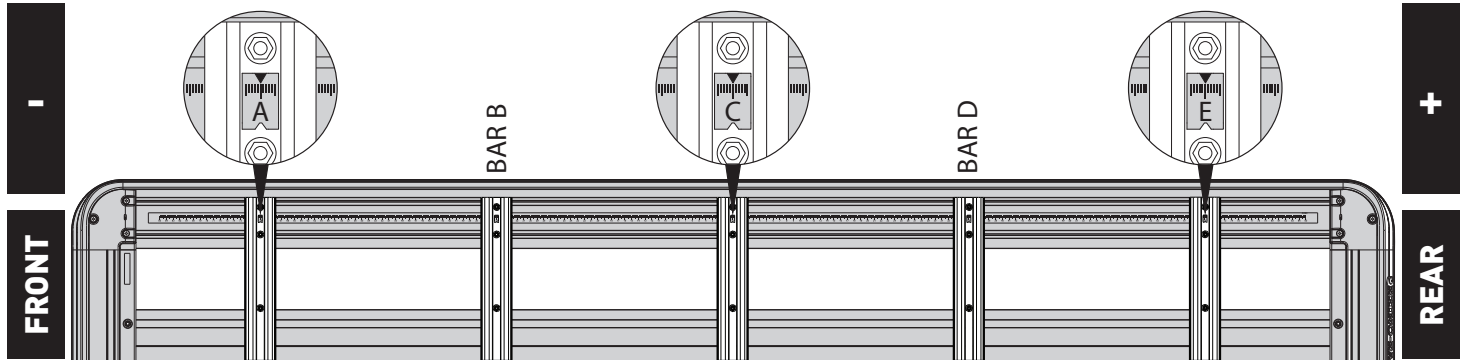

VEHICLE	PIONEER SIZE	CONNECTOR	HEIGHT ADDED (mm / in)
TOYOTA Land Cruiser Prado 120 Series 4WD/SUV 5dr	52102	SX100	

IMPORTANT NOTES	Do not operate sunroof
-----------------	------------------------

REGION	AUS	NZ	USA	CA	SA	UK	EU	ZA
AVAILABILITY	✓	✓	✓	✓	x	✓	✓	✓
RUNNING DATES	03/03 - 11/09	03/03 - 11/09	2003 - 2009	2003 - 2009	-	2003 - 2009	2003 - 2009	2003 - 2009

UNDERBAR SPACING

BAR NO.	A	B	C	D	E	F	G
DIMENSION (CM)	-40.5	-30	4.2	38.4	49.5		
SPACERS REQ'D							
CONNECTOR	SX				SX		

VEHICLE LOAD LIMIT (VLL) (kg / lbs)	SYSTEM WEIGHT (SW) (kg / lbs)	ON-ROAD CARGO ALLOW. (OR)	OFF-ROAD CARGO ALLOW. (OFR)
Up to 80 / 176.4*	28 / 62.6	OR = VLL - SW	OFR = OR / 1.5