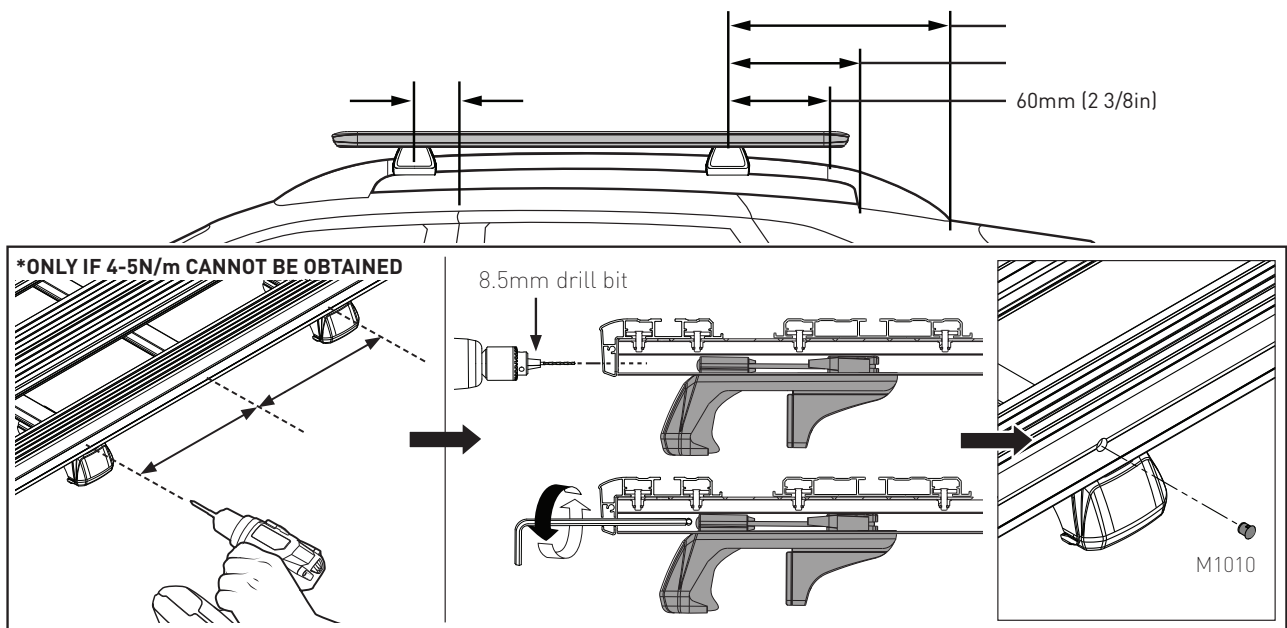

NOTES FOR DEALERS / FITTERS
It is your responsibility to ensure these fitting instructions are given to the end user or client.

Document No: R2199
Issue No: 2
Issue Date: 18-Feb-20
These instructions remain the property of Rhino-Rack Australia Pty. Ltd. and may not be used or changed for any other purpose than intended.