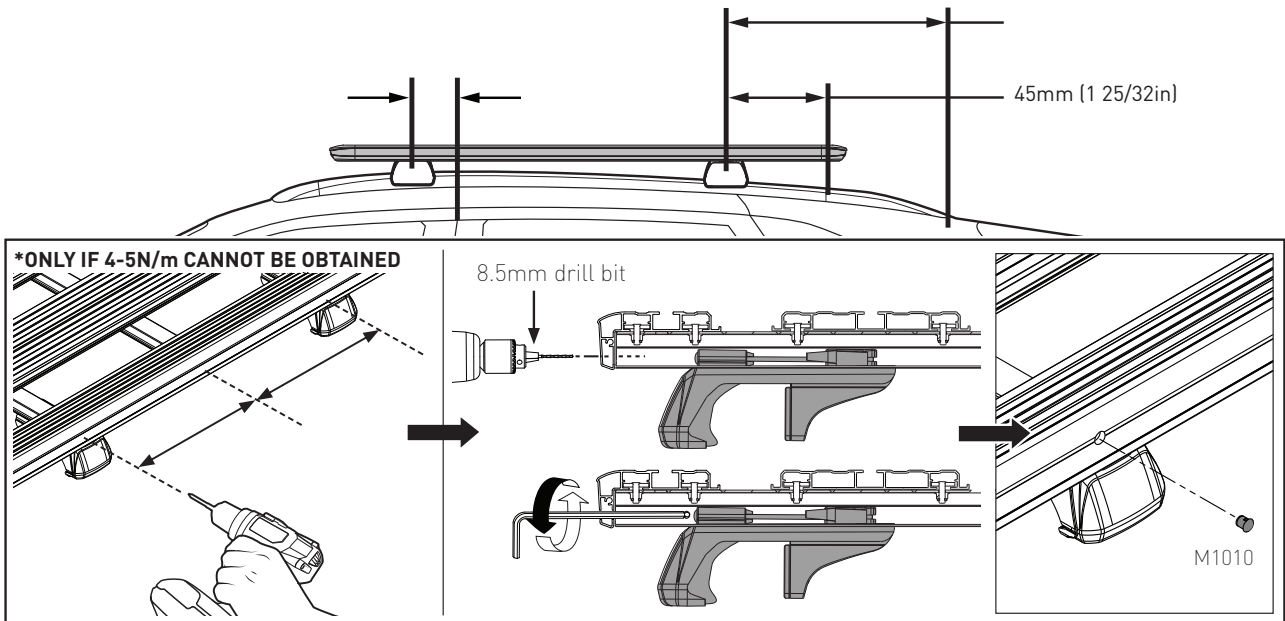

NOTES FOR DEALERS / FITTERS
It is your responsibility to ensure these fitting instructions are given to the end user or client.

Document No: R2197
Issue No: 2
Issue Date: 18-Feb-20
These instructions remain the property of Rhino-Rack Australia Pty. Ltd. and may not be used or changed for any other purpose than intended.