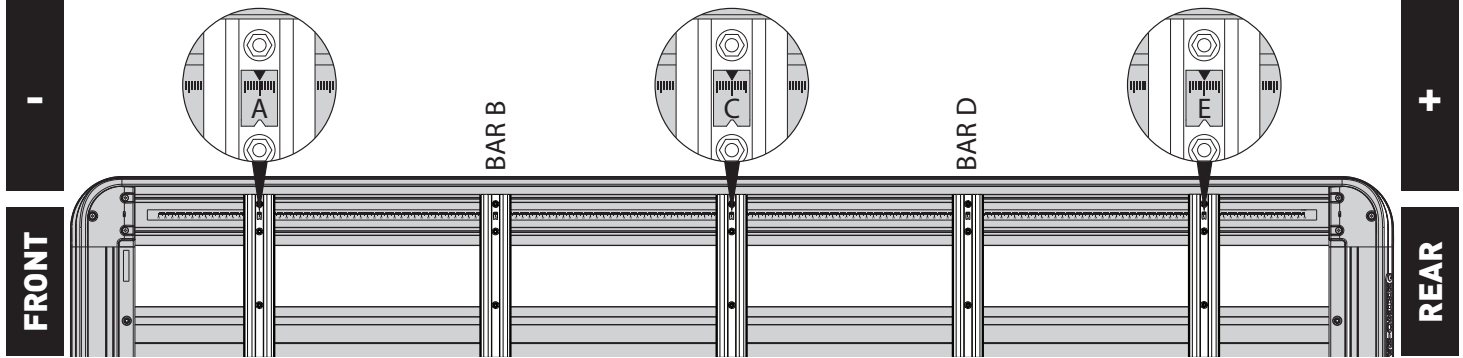

VEHICLE	PIONEER SIZE	CONNECTOR	HEIGHT ADDED (mm / in)
TOYOTA Fortuner GXL / Crusade 4WD/SUV 5dr	52102	SX046	

IMPORTANT NOTES	Do not operate sunroof
-----------------	------------------------

REGION	AUS	NZ	USA	CA	SA	UK	EU	ZA
AVAILABILITY	✓	✓	x	x	x	x	x	x
RUNNING DATES	11/15 -	11/15 -	-	-	-	-	-	-

**UNDERBAR SPACING**

BAR NO.	A	B	C	D	E	F	G
DIMENSION (CM)	-54.5	-30	4.2	38.4	65.5		
SPACERS REQ'D							
CONNECTOR	SX				SX		

VEHICLE LOAD LIMIT (VLL) (kg / lbs)	SYSTEM WEIGHT (SW) (kg / lbs)	ON-ROAD CARGO ALLOW. (OR)	OFF-ROAD CARGO ALLOW. (OFR)
Up to 80 / 176.4*	28 / 62.6	OR = VLL - SW	OFR = OR / 1.5