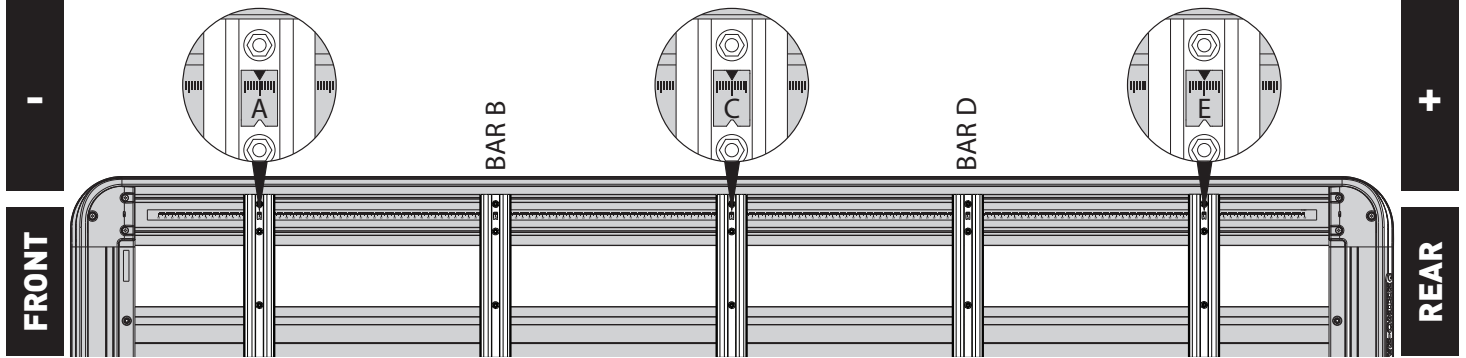

VEHICLE	PIONEER SIZE	CONNECTOR	HEIGHT ADDED (mm / in)
TOYOTA Land Cruiser Prado 150 Series 4WD/SUV 5dr	52102	RTPB1	

IMPORTANT NOTES	Requires Kit SP309 Do not operate sunroof
------------------------	--

REGION	AUS	NZ	USA	CA	SA	UK	EU	ZA
AVAILABILITY	✓	✓	✓	✓	✗	✓	✓	✓
RUNNING DATES	11/09 -	11/09 -	2009 -	2009 -	-	2009 -	2009 -	2009 -

UNDERBAR SPACING

BAR NO.	A	B	C	D	E	F	G
DIMENSION (CM)	-65.7	-30	3.2	38.4	72.1		
SPACERS REQ'D							
CONNECTOR	BACKBONE		BACKBONE		BACKBONE		