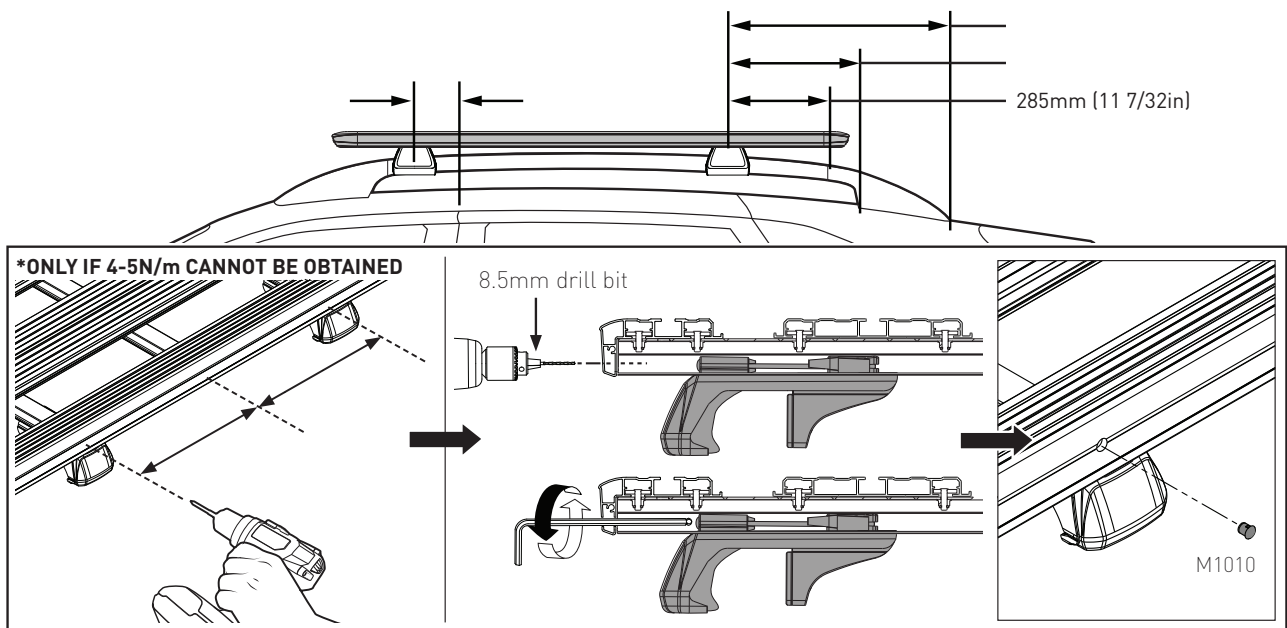

NOTES FOR DEALERS / FITTERS
It is your responsibility to ensure these fitting instructions are given to the end user or client.

Document No: R2160
Issue No: 2
Issue Date: 18-Feb-20
These instructions remain the property of Rhino-Rack Australia Pty. Ltd. and may not be used or changed for any other purpose than intended.