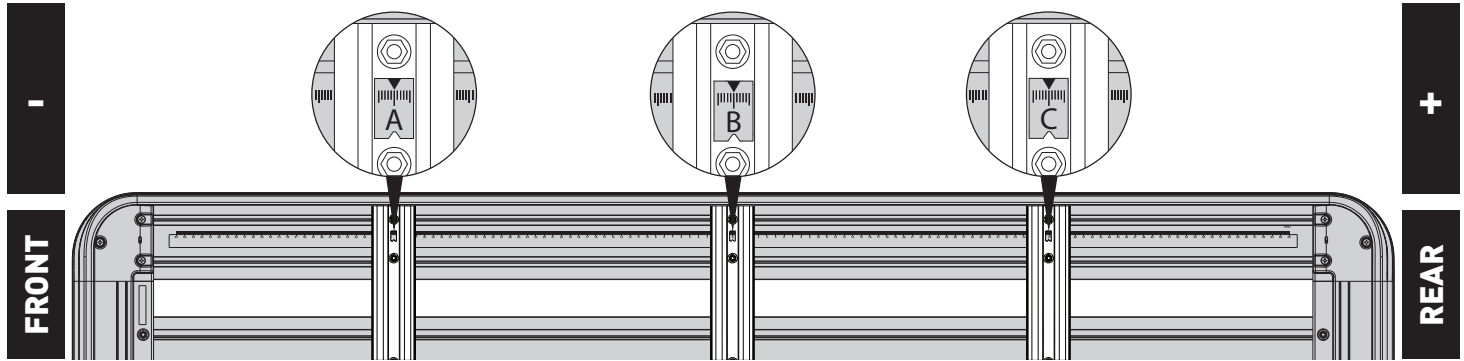

VEHICLE	PIONEER SIZE	CONNECTOR	HEIGHT ADDED (mm / in)
LAND ROVER Discovery 5 L462 4WD/SUV 5dr	52101	SX026	

IMPORTANT NOTES	Do not operate sunroof
------------------------	------------------------

REGION	AUS	NZ	USA	CA	SA	UK	EU	ZA
AVAILABILITY	✓	✓	✓	✓	x	x	x	✓
RUNNING DATES	07/17 -	07/17 -	2017 -	2017 -	-	-	-	2017 -

UNDERBAR SPACING

BAR NO.	A	B	C	D	E	F	G
DIMENSION (CM)	-39	0	37.2				
SPACERS REQ'D							
CONNECTOR	SX		SX				

VEHICLE LOAD LIMIT (VLL) (kg / lbs)	SYSTEM WEIGHT (SW) (kg / lbs)	ON-ROAD CARGO ALLOW. (OR)	OFF-ROAD CARGO ALLOW. (OFR)
Up to 80 / 176.4*	25 / 54.5	OR = VLL - SW	OFR = OR / 1.5