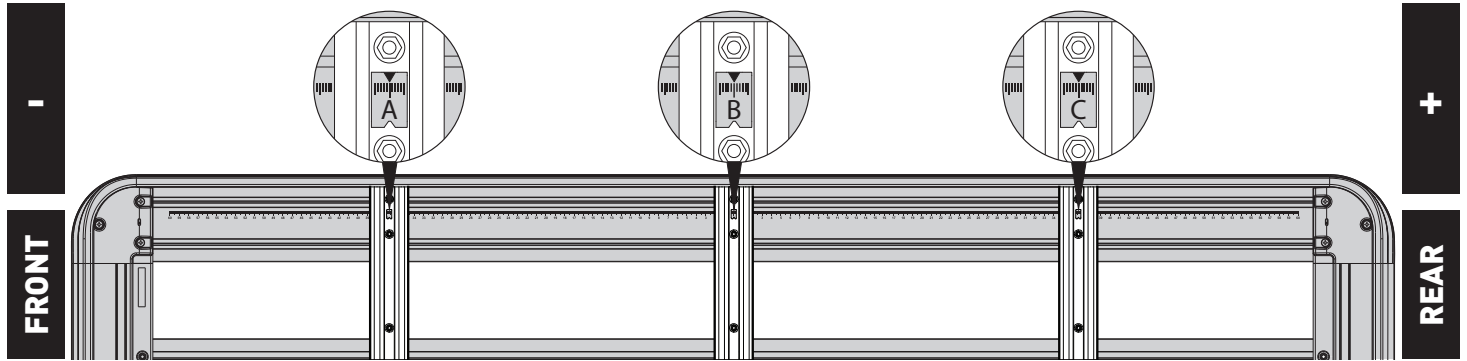

VEHICLE	PIONEER SIZE	CONNECTOR	HEIGHT ADDED (mm / in)
TOYOTA Land Cruiser Prado 150 Series (SWB) 4WD/SUV 3dr	52100	SX100	

IMPORTANT NOTES	Do not operate sunroof
------------------------	------------------------

REGION	AUS	NZ	USA	CA	SA	UK	EU	ZA
AVAILABILITY	✓	✓	✓	✓	✗	✓	✓	✓
RUNNING DATES	11/09 -	11/09 -	2009 -	2009 -	-	2009 -	2009 -	2009 -

UNDERBAR SPACING

BAR NO.	A	B	C	D	E	F	G
DIMENSION (CM)	-33	0	33				
SPACERS REQ'D							
CONNECTOR	SX		SX				