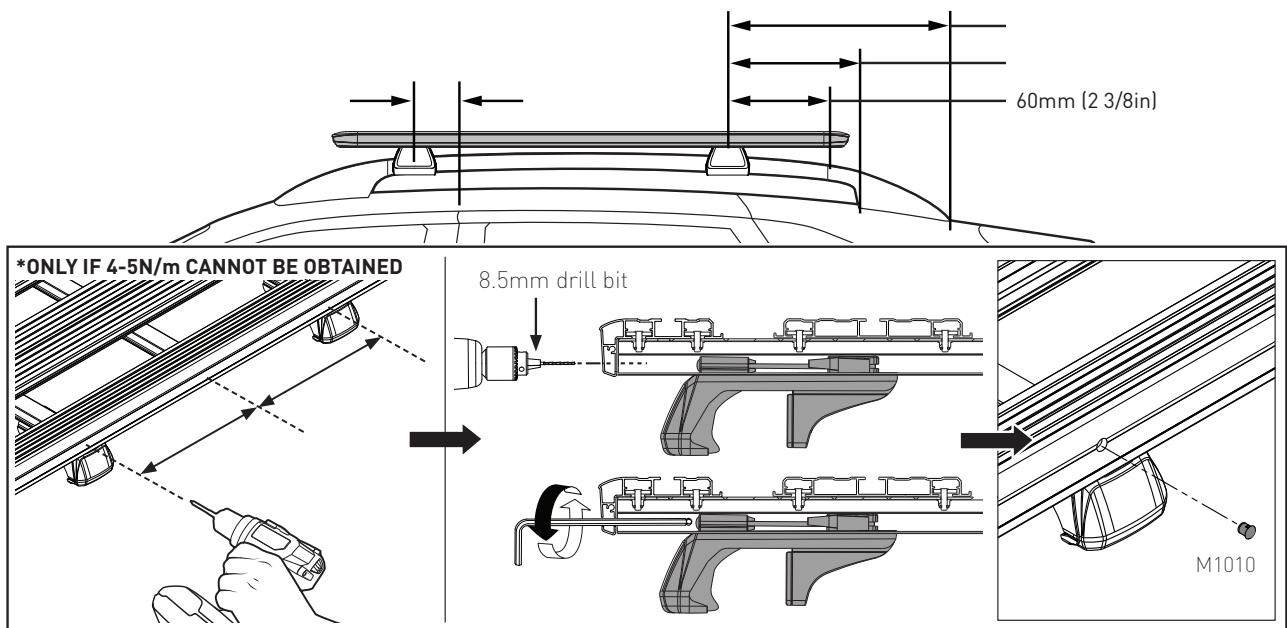

NOTES FOR DEALERS / FITTERS
It is your responsibility to ensure these fitting instructions are given to the end user or client.

Document No: R2089
Issue No: 2
Issue Date: 18-Feb-20
These instructions remain the property of Rhino-Rack Australia Pty. Ltd. and may not be used or changed for any other purpose than intended.