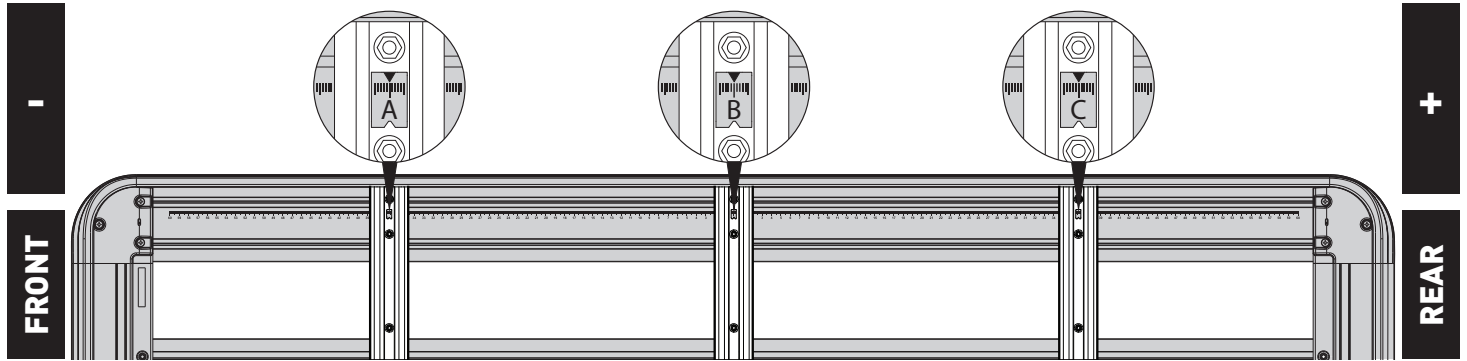

VEHICLE	PIONEER SIZE	CONNECTOR	HEIGHT ADDED (mm / in)
JEEP Grand Cherokee WJ/WG 4WD/SUV 4dr	52100	SX100	

IMPORTANT NOTES	Do not operate sunroof
-----------------	------------------------

REGION	AUS	NZ	USA	CA	SA	UK	EU	ZA
AVAILABILITY	✓	✓	✓	✓	✗	✓	✓	✓
RUNNING DATES	07/99 - 05/05	07/99 - 05/05	1999 - 2004	1999 - 2004	-	1999 - 2004	1999 - 2004	1999 - 2004

UNDERBAR SPACING

BAR NO.	A	B	C	D	E	F	G
DIMENSION (CM)	-55.5	0	43.5				
SPACERS REQ'D							
CONNECTOR	SX		SX				

VEHICLE LOAD LIMIT (VLL) (kg / lbs)	SYSTEM WEIGHT (SW) (kg / lbs)	ON-ROAD CARGO ALLOW. (OR)	OFF-ROAD CARGO ALLOW. (OFR)
Up to 75 / 165.3*	22 / 47.8	OR = VLL - SW	OFR = OR / 1.5