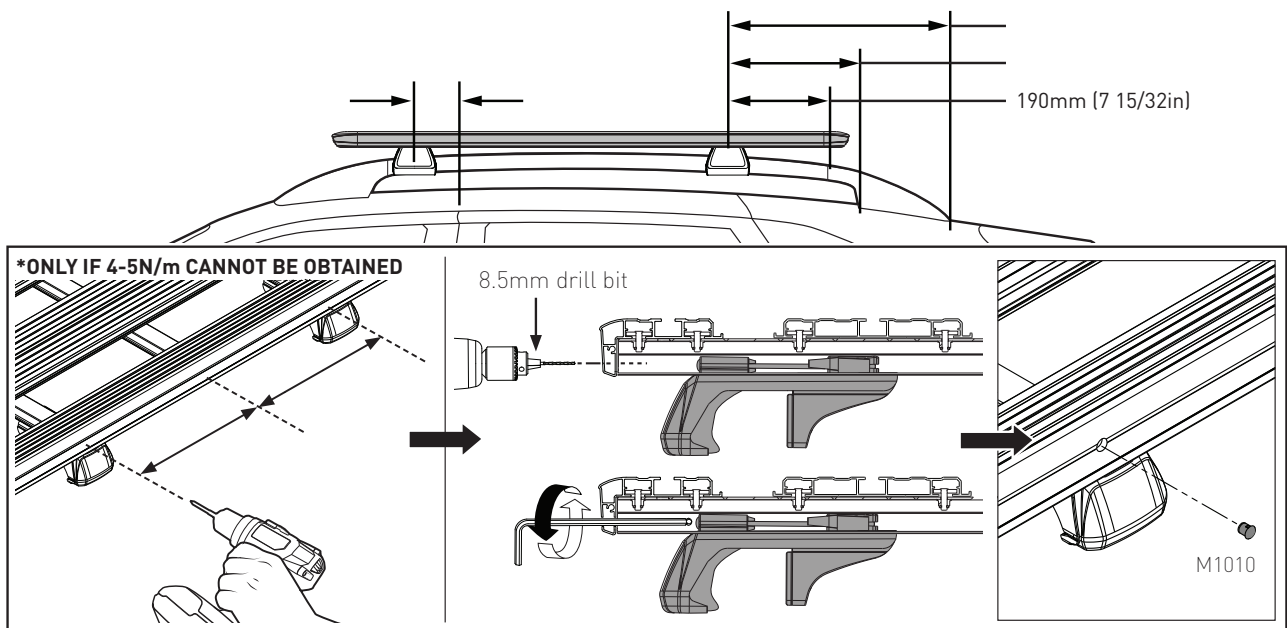

NOTES FOR DEALERS / FITTERS
It is your responsibility to ensure these fitting instructions are given to the end user or client.

Document No: R2072
Issue No: 2
Issue Date: 18-Feb-20
These instructions remain the property of Rhino-Rack Australia Pty. Ltd. and may not be used or changed for any other purpose than intended.