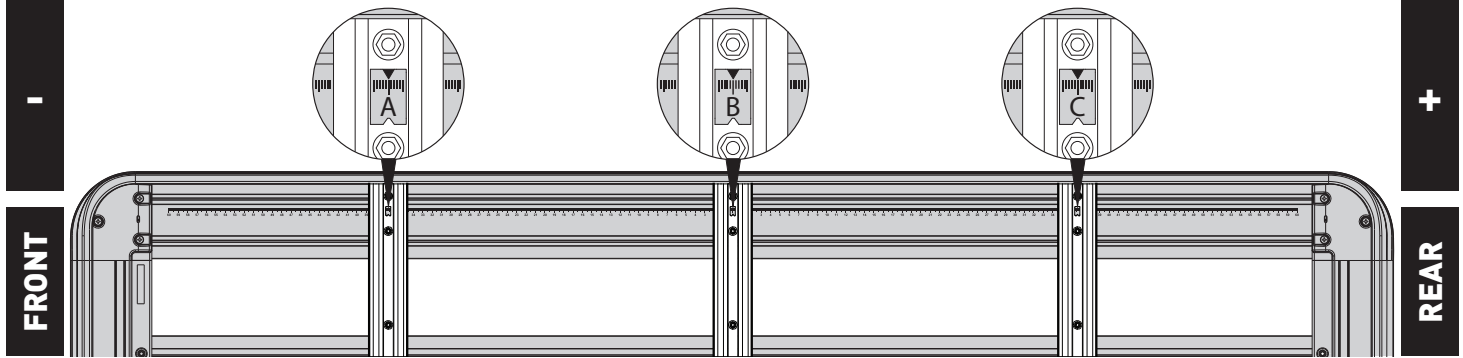

VEHICLE	PIONEER SIZE	CONNECTOR	HEIGHT ADDED (mm / in)
TOYOTA Land Cruiser Prado 120 Series 4WD/SUV 5dr	52100	SX100	

IMPORTANT NOTES	Do not operate sunroof
------------------------	------------------------

REGION	AUS	NZ	USA	CA	SA	UK	EU	ZA
AVAILABILITY	✓	✓	✓	✓	✗	✓	✓	✓
RUNNING DATES	03/03 - 11/09	03/03 - 11/09	2003 - 2009	2003 - 2009	-	2003 - 2009	2003 - 2009	2003 - 2009

UNDERBAR SPACING

BAR NO.	A	B	C	D	E	F	G
DIMENSION (CM)	-39	0	46				
SPACERS REQ'D							
CONNECTOR	SX		SX				