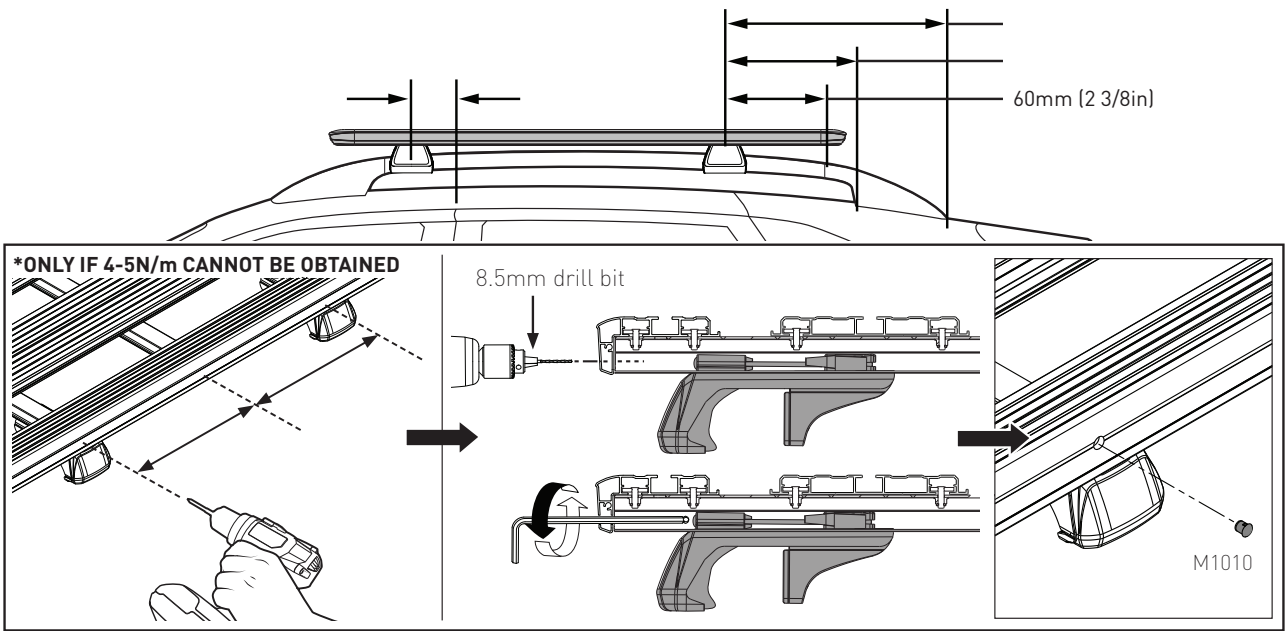

NOTES FOR DEALERS / FITTERS
It is your responsibility to ensure these fitting instructions are given to the end user or client.

Document No: R2060
Issue No: 2
Issue Date: 18-Feb-20
These instructions remain the property of Rhino-Rack Australia Pty. Ltd. and may not be used or changed for any other purpose than intended.