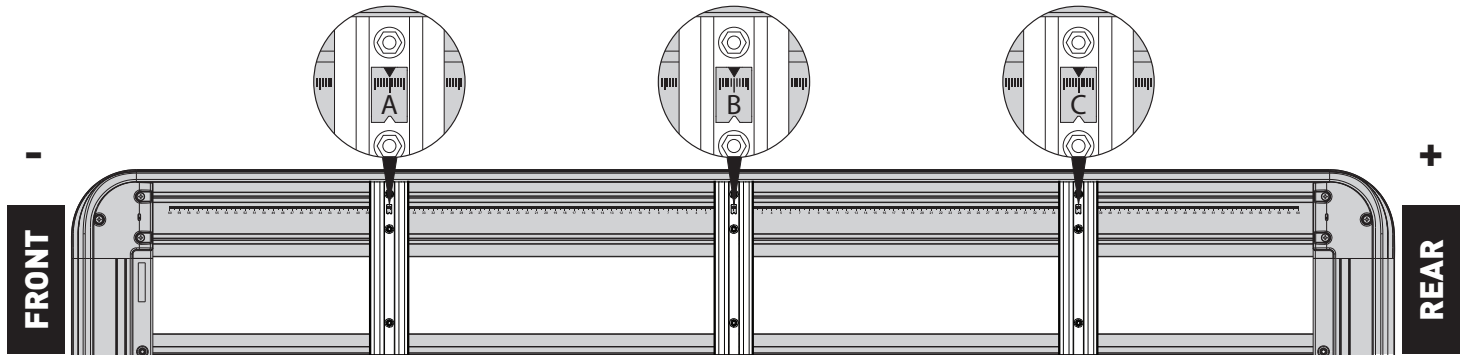

VEHICLE	PIONEER SIZE	CONNECTOR
HOLDEN Colorado Crew Cab (With Roof Rails)	52100	RIDB1

IMPORTANT NOTES	Requires Kit SP308
------------------------	--------------------

REGION	AUS	NZ	USA	CA	EU	SA	ZA
AVAILABILITY	✓	✓					
RUNNING DATES	Jun-15 -	-	-	-	-	-	-

UNDERBAR SPACING

BAR NO.	A	B	C	D	E	F	G
DIMENSION (CM)	-54.5	0.0	52.0	-	-	-	-
SPACERS REQ'D	-	-	-	-	-	-	-

VEHICLELOAD LIMIT (kgs / lbs)	SYSTEM WEIGHT (kgs / lbs) PLATFORM + CONNECTOR	ON-ROAD CARGO ALLOWANCE (kgs / lbs)	OFF-ROAD CARGO ALLOWANCE (kgs / lbs)
75 / 165.4	23.7 / 52.3	51.3 / 113.1	34.2 / 75.4