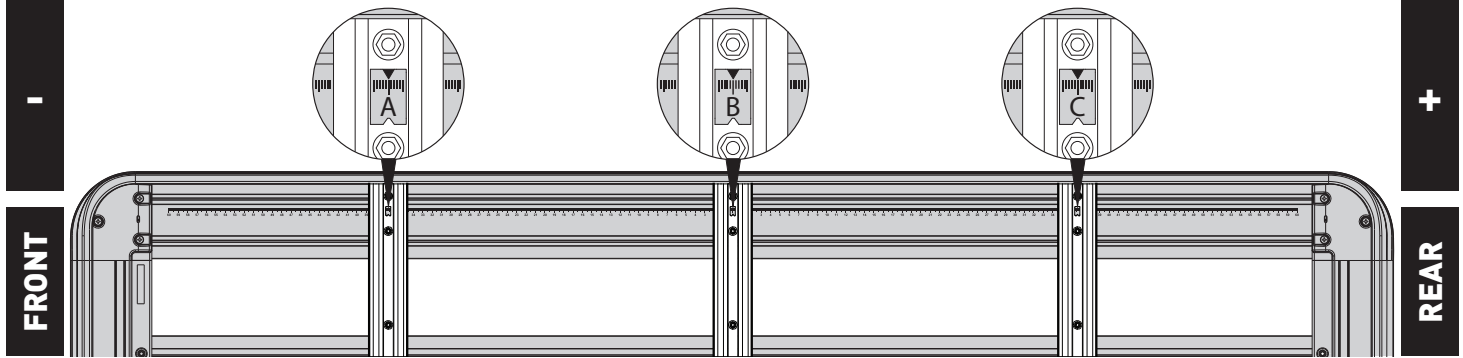

VEHICLE	PIONEER SIZE	CONNECTOR	HEIGHT ADDED (mm / in)
HOLDEN Colorado Pickup/Ute 4dr	52100	RIDB1	

IMPORTANT NOTES	Requires Kit SP308 Do not operate sunroof
------------------------	--

REGION	AUS	NZ	USA	CA	SA	UK	EU	ZA
AVAILABILITY	✓	✓	x	x	x	x	x	x
RUNNING DATES	06/12 -	06/12 -	-	-	-	-	-	-

UNDERBAR SPACING

BAR NO.	A	B	C	D	E	F	G
DIMENSION (CM)	-54.5	0	52				
SPACERS REQ'D							
CONNECTOR	BACKBONE		BACKBONE				

VEHICLE LOAD LIMIT (VLL) (kg / lbs)	SYSTEM WEIGHT (SW) (kg / lbs)	ON-ROAD CARGO ALLOW. (OR)	OFF-ROAD CARGO ALLOW. (OFR)
Up to 100 / 220.5*	24 / 52.2	OR = VLL - SW	OFR = OR / 1.5